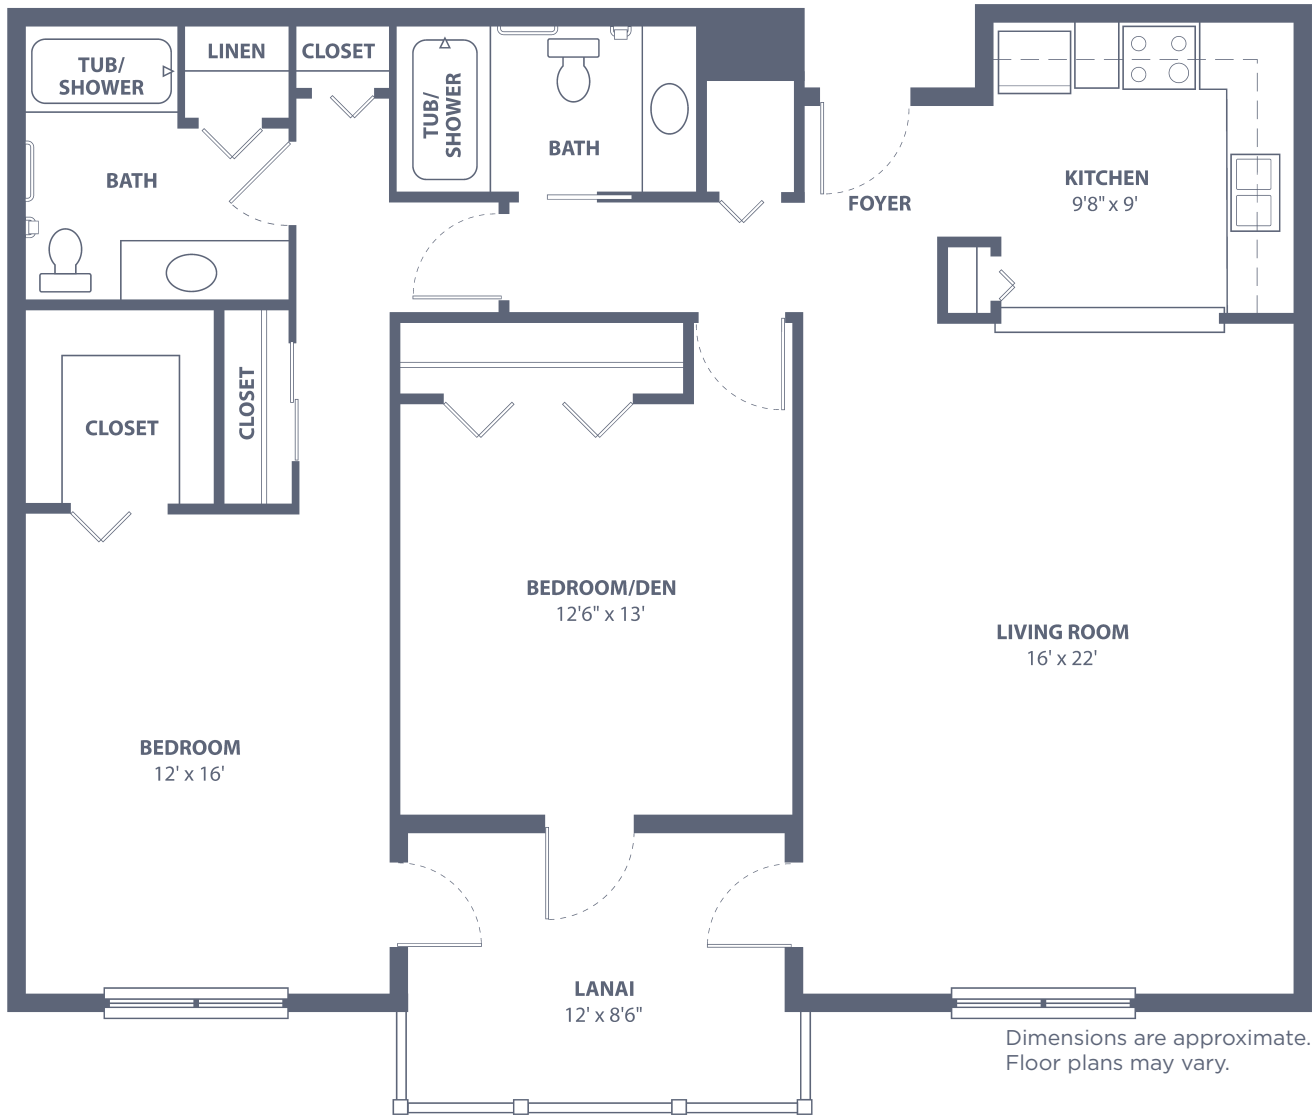

Boca Grande Gables West

Two Bedroom • Two Bath • 1,360 sq. ft.

South Port Square

23023 Westchester Blvd. • Port Charlotte, FL 33980
941-625-1100 • SouthPortSeniorLiving.com

Managed by  Life Care Services®

Boca Grande Gables East

Two Bedroom • Two Bath • 1,395 sq. ft.

South Port Square

23023 Westchester Blvd. • Port Charlotte, FL 33980
941-625-1100 • SouthPortSeniorLiving.com

Managed by  Life Care Services®

 EQUAL HOUSING OPPORTUNITY

Boca Grande Suite

Two Bedroom • Two Bath Suite • 1,540 sq. ft.

Dimensions are approximate.
Floor plans may vary.

South Port Square

23023 Westchester Blvd. • Port Charlotte, FL 33980
941-625-1100 • SouthPortSeniorLiving.com

Managed by  Life Care Services®

Siesta Key II

Two Bedroom • Two Bath • 1,525 sq. ft.

South Port Square

23023 Westchester Blvd. • Port Charlotte, FL 33980
941-625-1100 • SouthPortSeniorLiving.com

Managed by  Life Care Services®