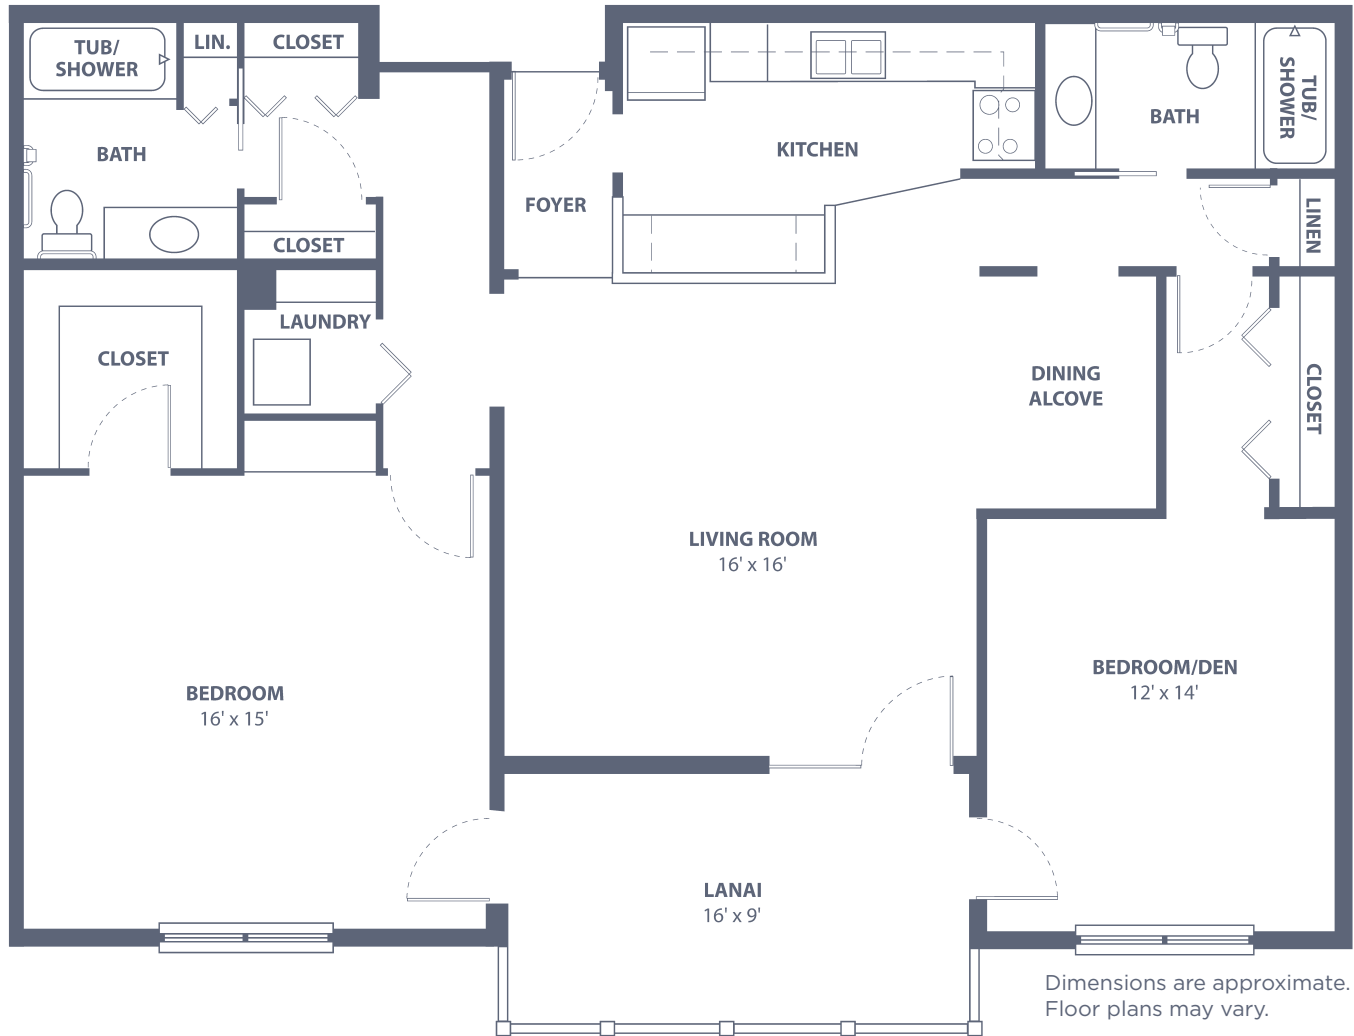

Boca Grande Gables West

Two Bedroom • Two Bath • 1,360 sq. ft.

South Port Square

23023 Westchester Blvd. • Port Charlotte, FL 33980
941-625-1100 • SouthPortSeniorLiving.com

Managed by  Life Care Services®

Boca Grande Gables East

Two Bedroom • Two Bath • 1,395 sq. ft.

South Port Square

23023 Westchester Blvd. • Port Charlotte, FL 33980
941-625-1100 • SouthPortSeniorLiving.com

Managed by  Life Care Services®

 EQUAL HOUSING OPPORTUNITY

Boca Grande Suite

Two Bedroom • Two Bath Suite • 1,540 sq. ft.

Dimensions are approximate.
Floor plans may vary.

South Port Square

23023 Westchester Blvd. • Port Charlotte, FL 33980
941-625-1100 • SouthPortSeniorLiving.com

Managed by  Life Care Services®

Siesta Key II

Two Bedroom • Two Bath • 1,525 sq. ft.

South Port Square

23023 Westchester Blvd. • Port Charlotte, FL 33980
941-625-1100 • SouthPortSeniorLiving.com

Managed by  Life Care Services®