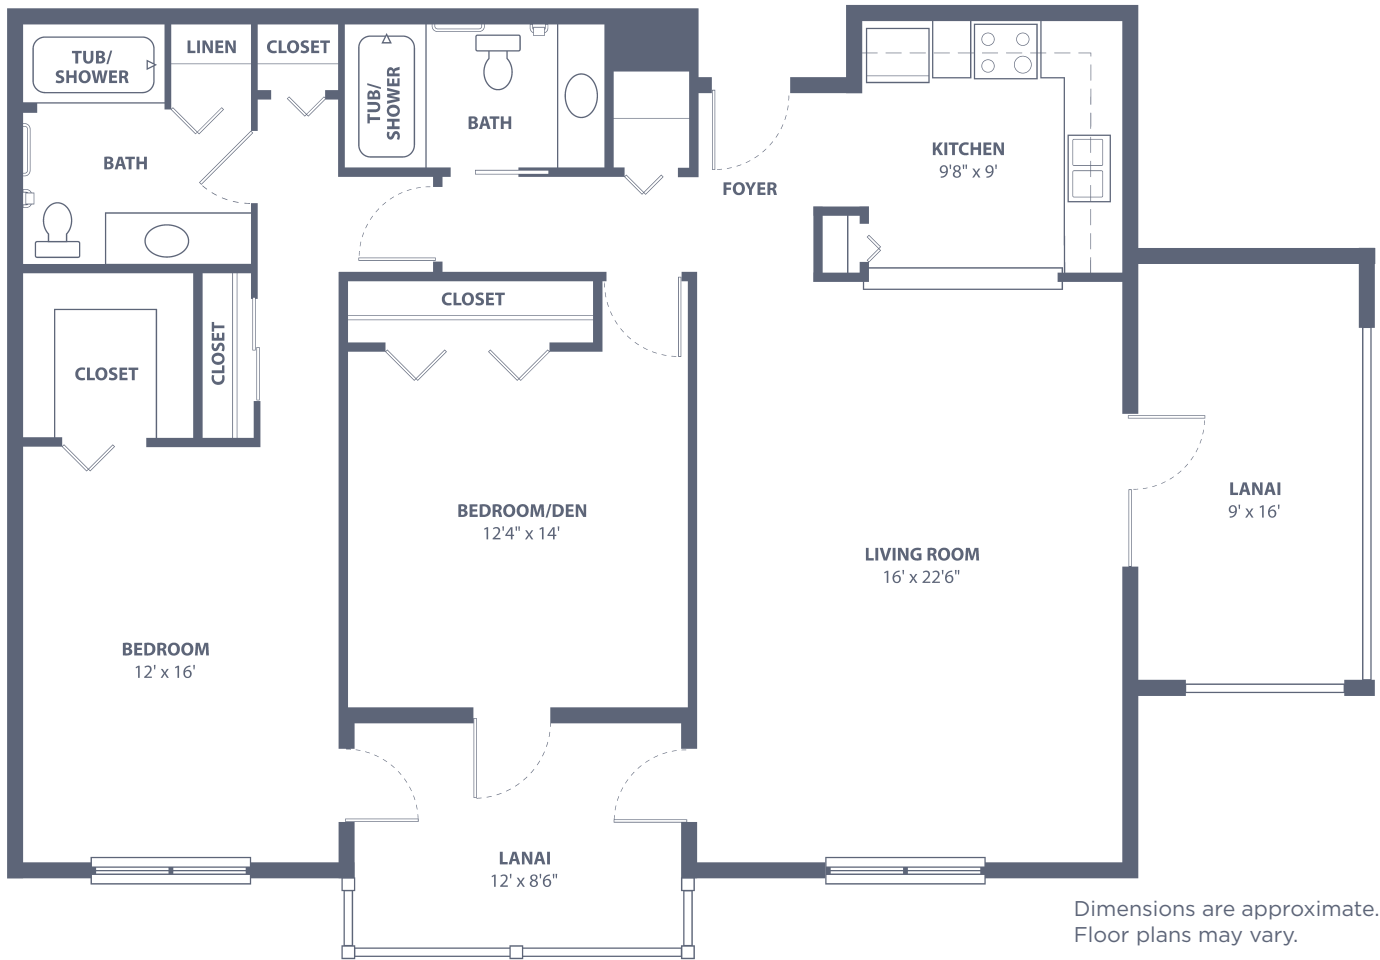

Boca Grande Gables West

Two Bedroom • Two Bath • 1,360 sq. ft.

South Port Square

23023 Westchester Blvd. • Port Charlotte, FL 33980
941-625-1100 • SouthPortSeniorLiving.com

Managed by  Life Care Services®

Boca Grande Gables East

Two Bedroom • Two Bath • 1,395 sq. ft.

South Port Square

23023 Westchester Blvd. • Port Charlotte, FL 33980
941-625-1100 • SouthPortSeniorLiving.com

Managed by  Life Care Services®

 EQUAL HOUSING OPPORTUNITY

Boca Grande Suite

Two Bedroom • Two Bath Suite • 1,540 sq. ft.

Dimensions are approximate.
Floor plans may vary.

South Port Square

23023 Westchester Blvd. • Port Charlotte, FL 33980
941-625-1100 • SouthPortSeniorLiving.com

Managed by  Life Care Services®

Siesta Key II

Two Bedroom • Two Bath • 1,525 sq. ft.

South Port Square

23023 Westchester Blvd. • Port Charlotte, FL 33980
941-625-1100 • SouthPortSeniorLiving.com

Managed by  Life Care Services®