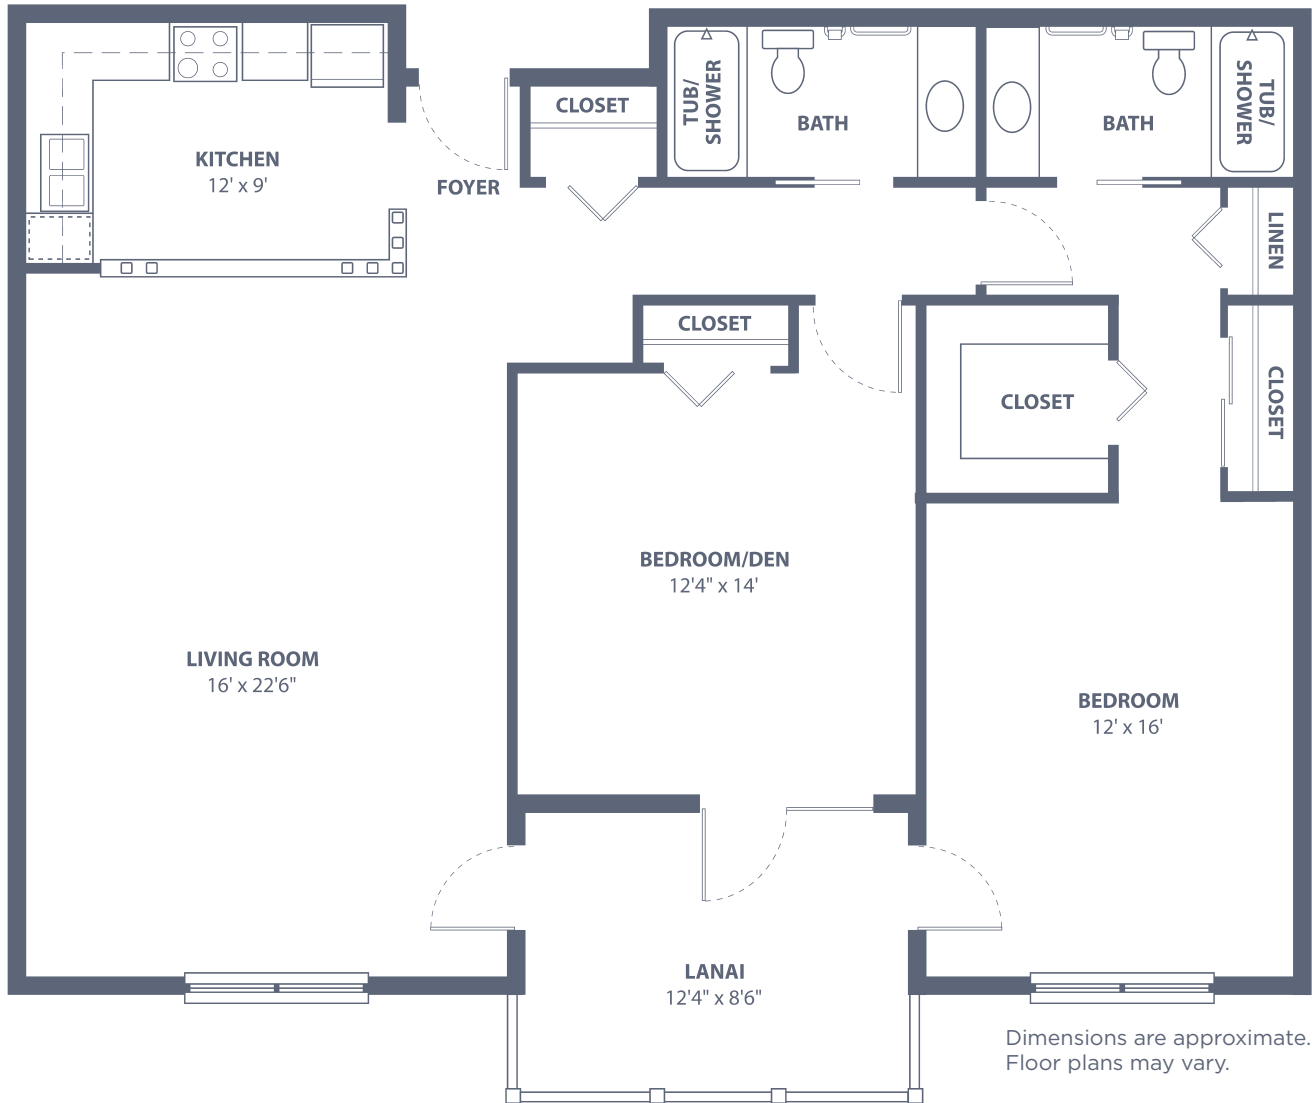

Boca Grande Gables West

Two Bedroom • Two Bath • 1,360 sq. ft.

South Port Square

23023 Westchester Blvd. • Port Charlotte, FL 33980
941-625-1100 • SouthPortSeniorLiving.com

Managed by  Life Care Services®

Boca Grande Gables East

Two Bedroom • Two Bath • 1,395 sq. ft.

South Port Square

23023 Westchester Blvd. • Port Charlotte, FL 33980
941-625-1100 • SouthPortSeniorLiving.com

Managed by  Life Care Services®

 EQUAL HOUSING OPPORTUNITY

Boca Grande Suite

Two Bedroom • Two Bath Suite • 1,540 sq. ft.

Dimensions are approximate.
Floor plans may vary.

South Port Square

23023 Westchester Blvd. • Port Charlotte, FL 33980
941-625-1100 • SouthPortSeniorLiving.com

Managed by  Life Care Services®

Siesta Key II

Two Bedroom • Two Bath • 1,525 sq. ft.

South Port Square

23023 Westchester Blvd. • Port Charlotte, FL 33980
941-625-1100 • SouthPortSeniorLiving.com

Managed by  Life Care Services®