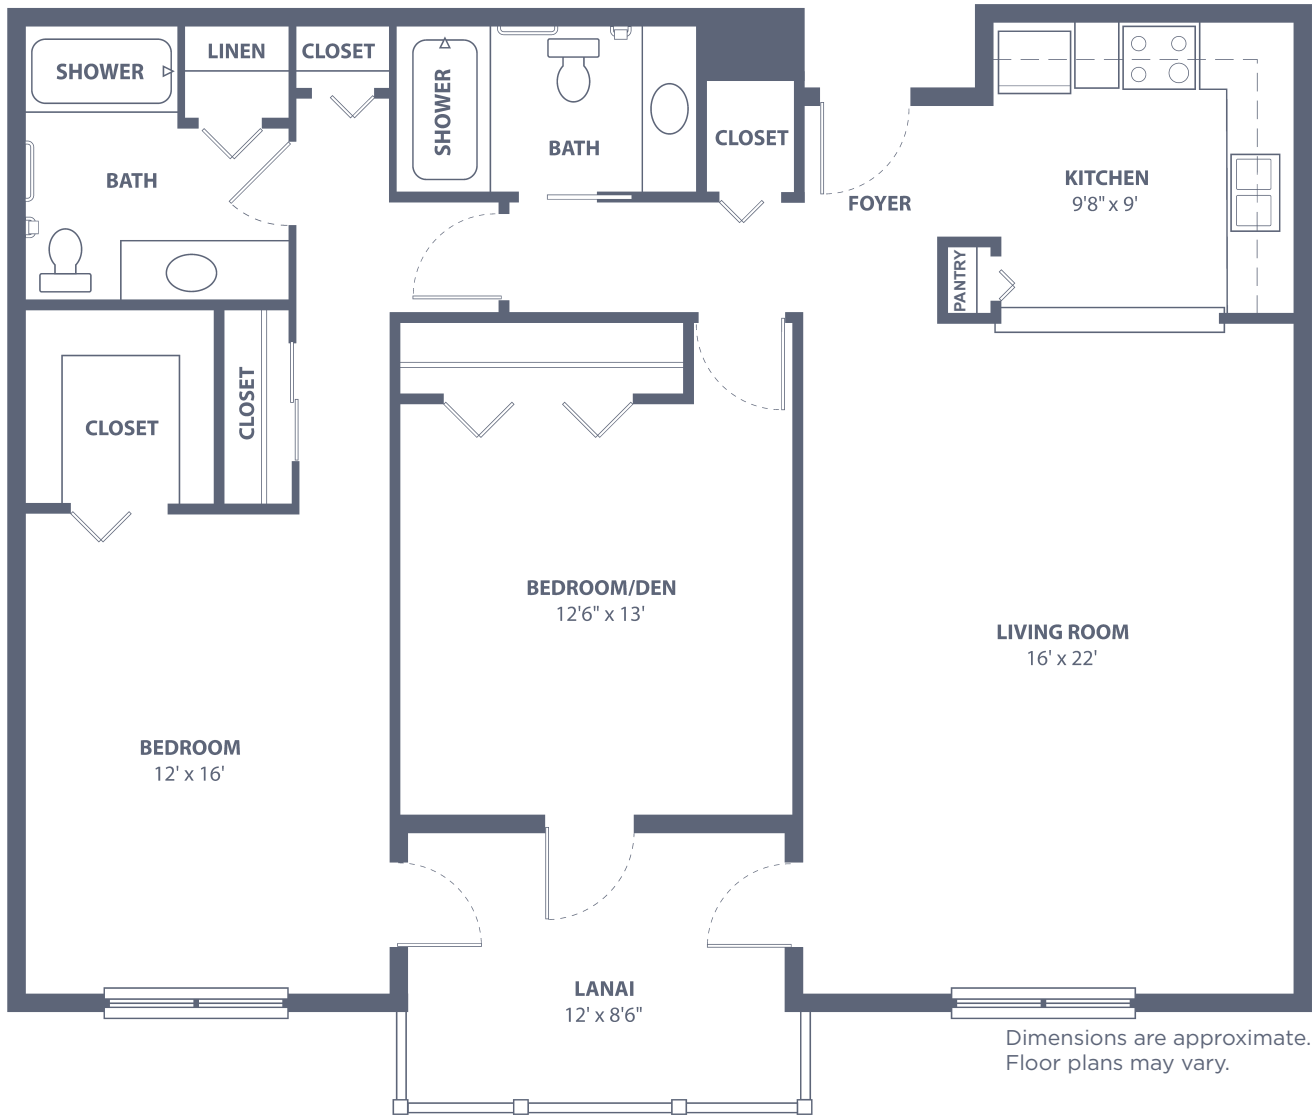

Boca Grande Gables East

Two Bedroom • Two Bath • 1,395 sq. ft.

South Port Square

23023 Westchester Blvd. • Port Charlotte, FL 33980
941-625-1100 • SouthPortSeniorLiving.com