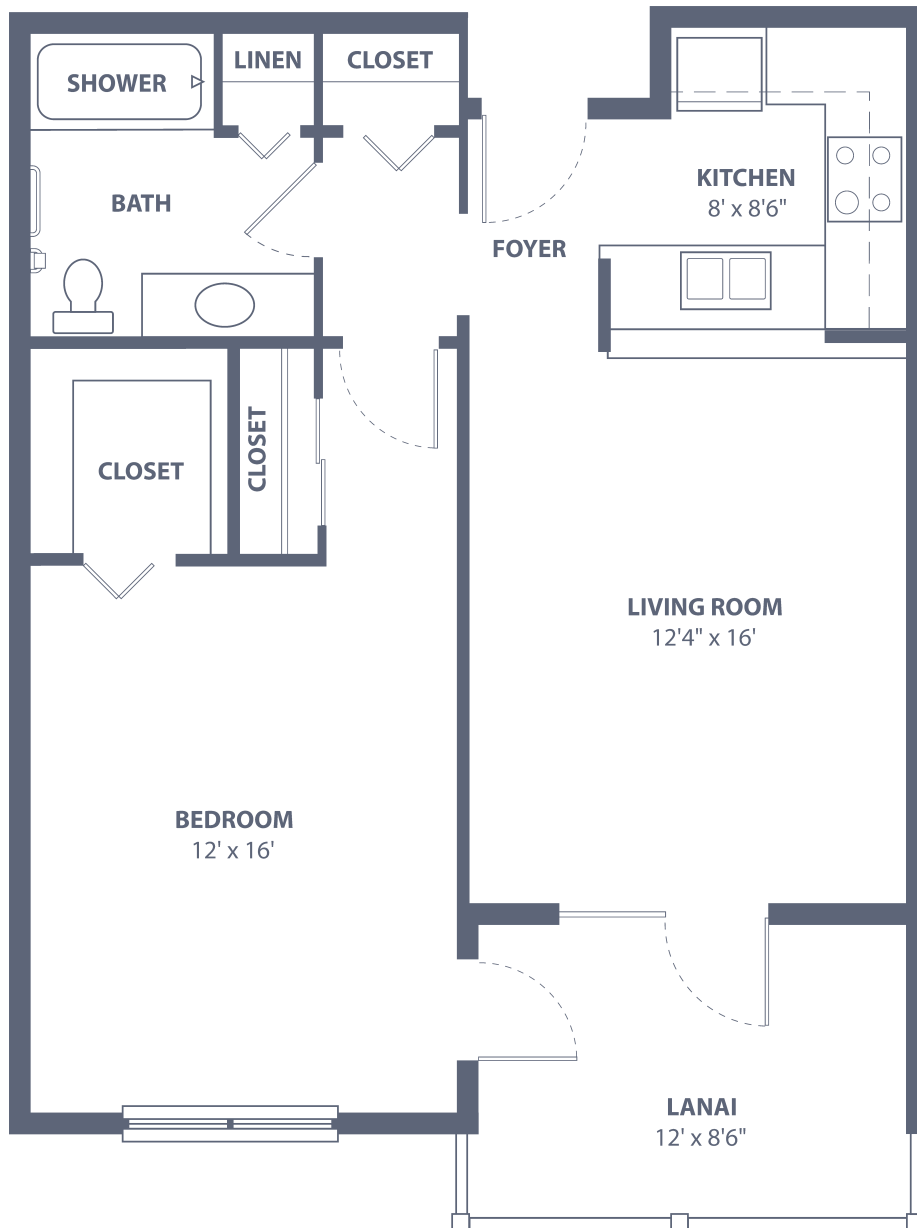

Captiva Gables East

One Bedroom • One Bath • 850 sq. ft.

Dimensions are approximate.
Floor plans may vary.

South Port Square

23023 Westchester Blvd. • Port Charlotte, FL 33980
941-625-1100 • SouthPortSeniorLiving.com