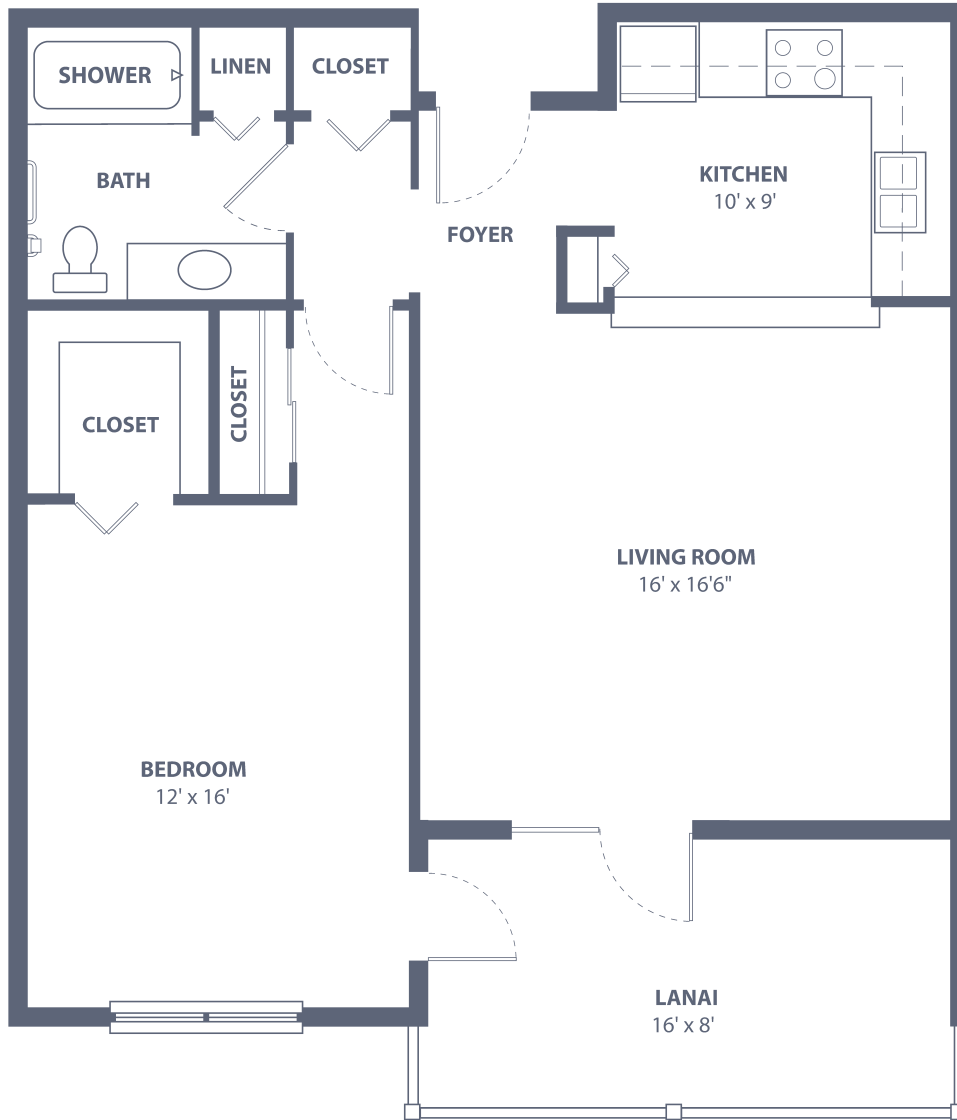

# Key West Gables East

One Bedroom • One Bath • 980 sq. ft.

Dimensions are approximate.  
Floor plans may vary.