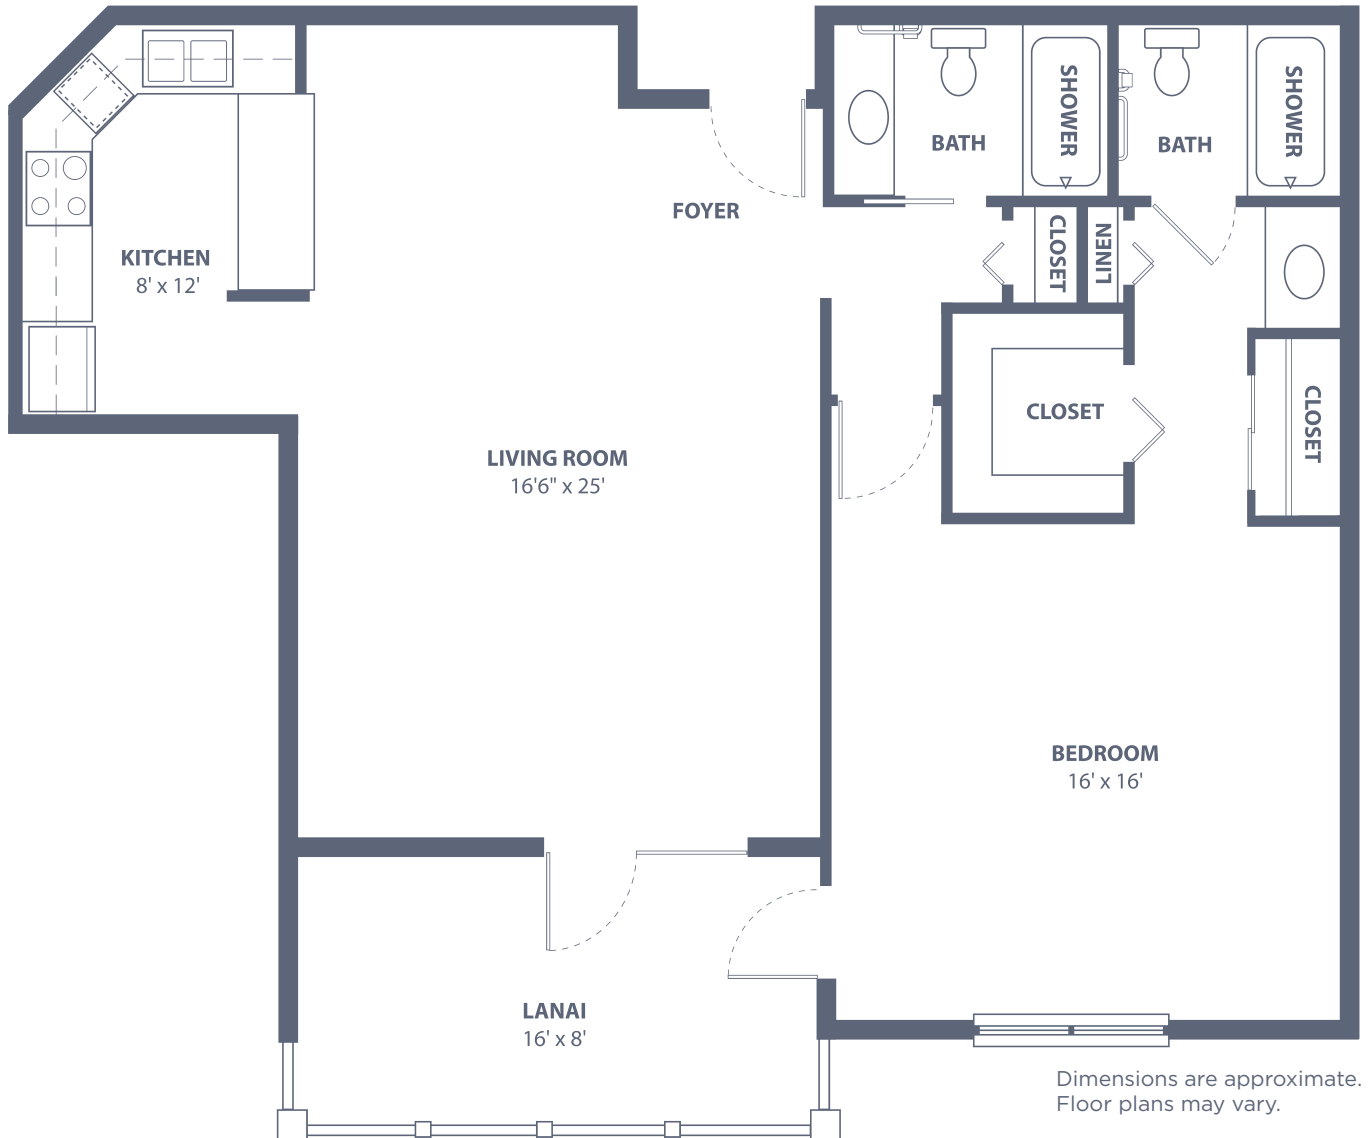

Marco II

One Bedroom • Two Bath • 1,215 sq. ft.

South Port Square

23023 Westchester Blvd. • Port Charlotte, FL 33980
941-625-1100 • SouthPortSeniorLiving.com

Managed by  Life Care Services® 