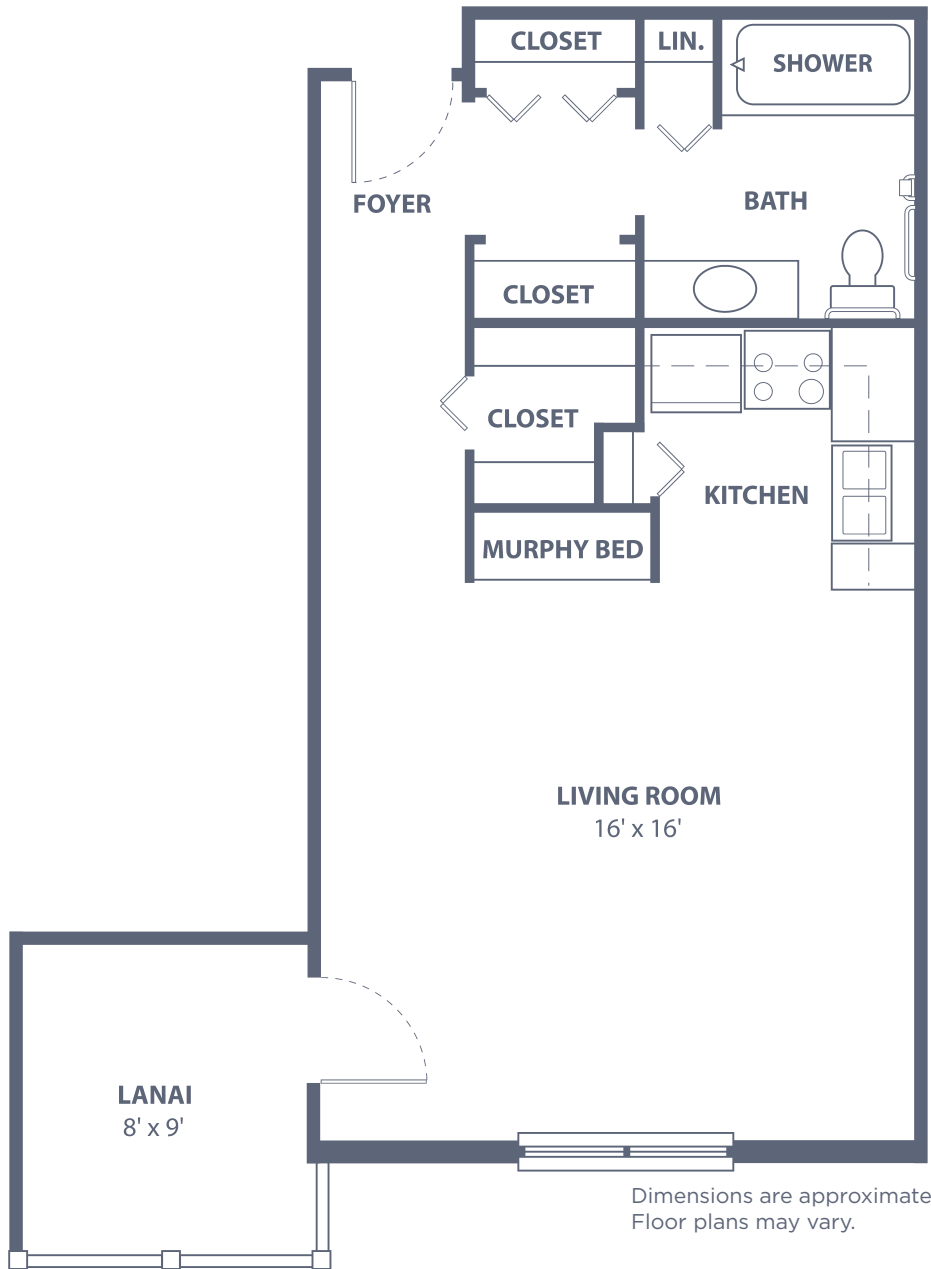

# Sanibel

Studio • One Bath • 600 sq. ft.