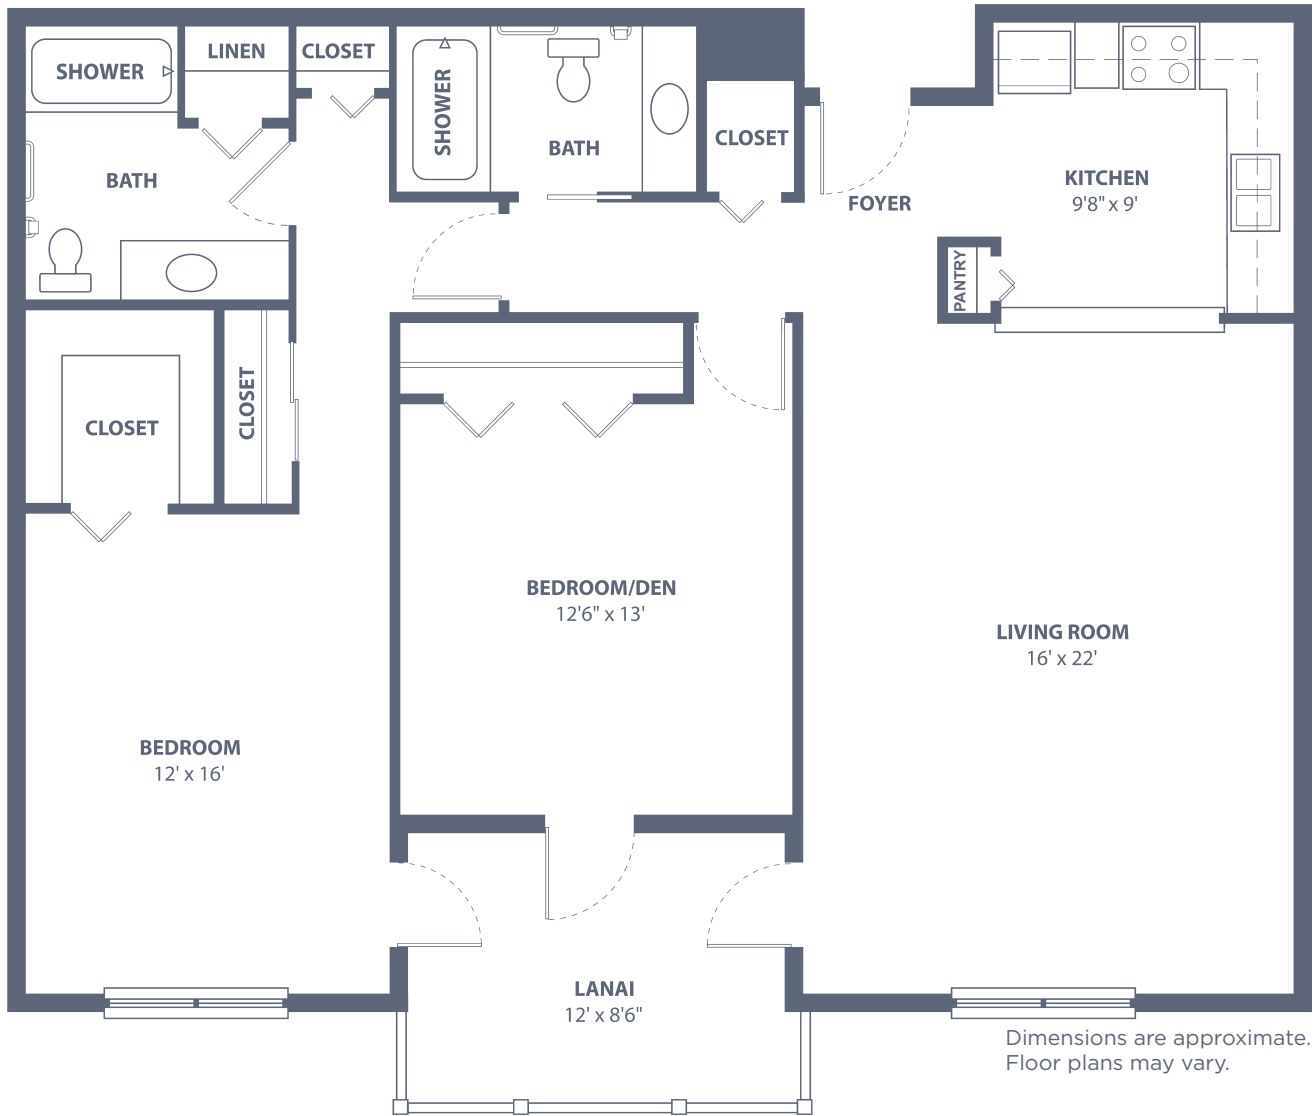

# Boca Grande Gables West

Two Bedroom • Two Bath • 1,365 sq. ft.

# Boca Grande Gables East

Two Bedroom • Two Bath • 1,395 sq. ft.

# Boca Grande Suite

Two Bedroom • Two Bath Suite • 1,540 sq. ft.

Dimensions are approximate.  
Floor plans may vary.

# Siesta Key II

Two Bedroom • Two Bath • 1,525 sq. ft.