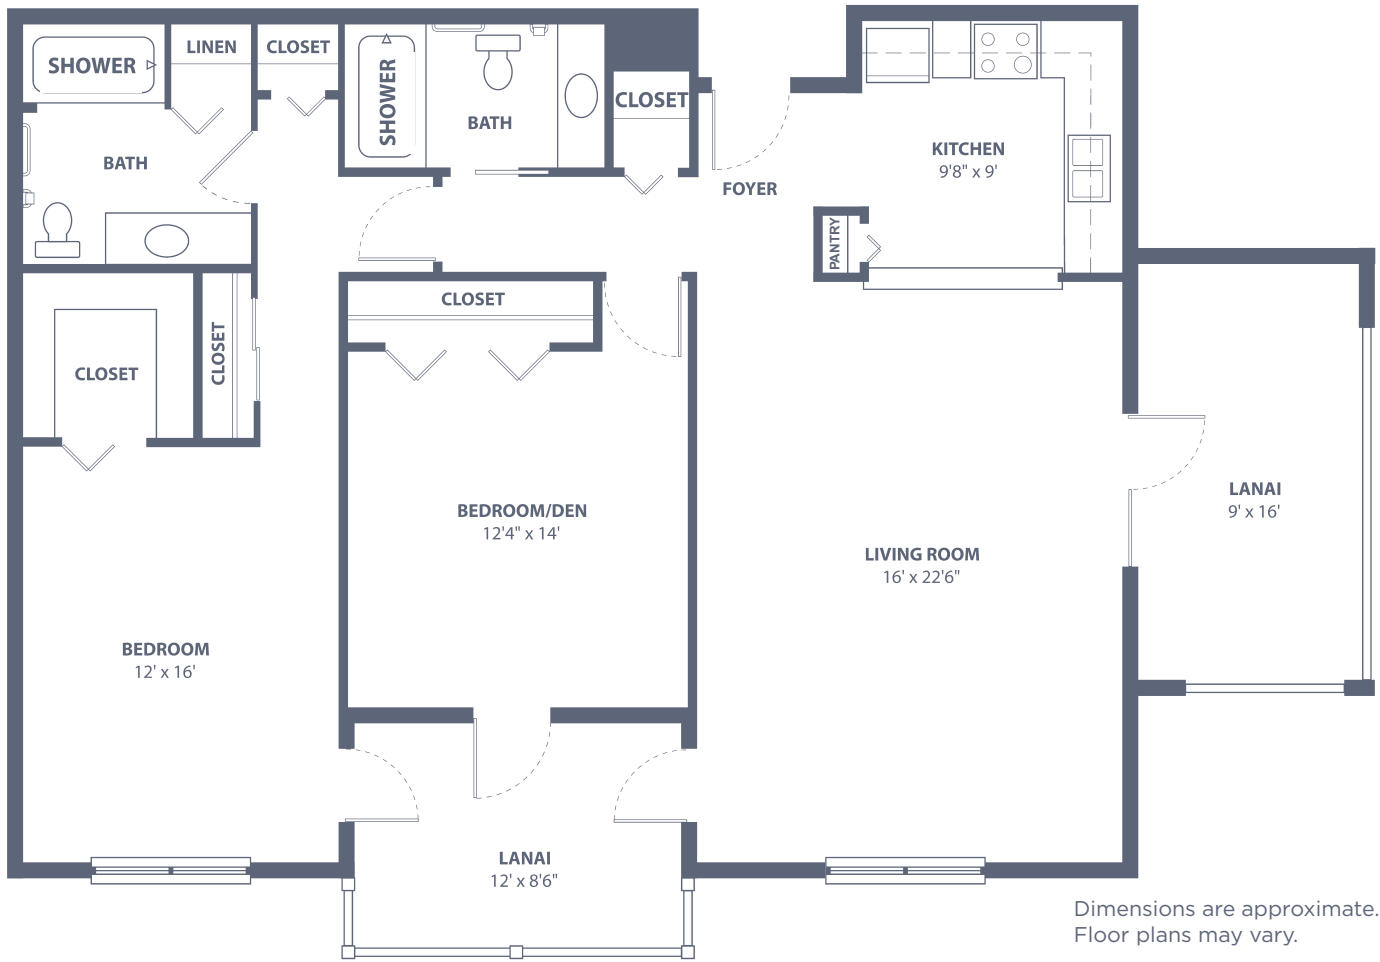

# Boca Grande Gables West

Two Bedroom • Two Bath • 1,365 sq. ft.

# Boca Grande Gables East

Two Bedroom • Two Bath • 1,395 sq. ft.

# Boca Grande Suite

Two Bedroom • Two Bath Suite • 1,540 sq. ft.

Dimensions are approximate.  
Floor plans may vary.

# Siesta Key II

Two Bedroom • Two Bath • 1,525 sq. ft.