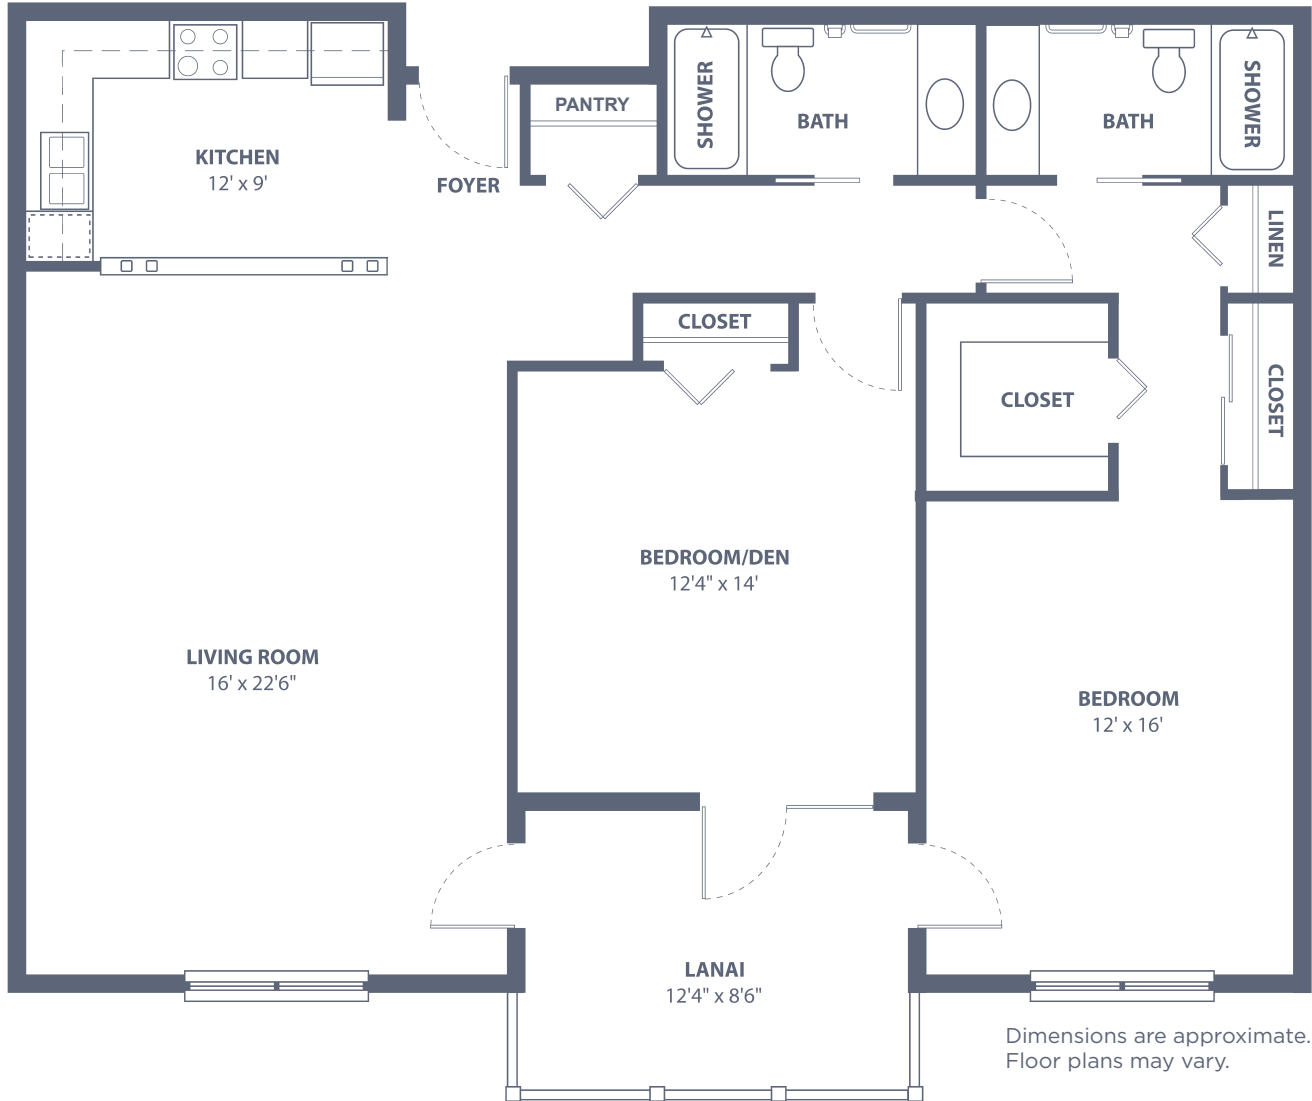

# Boca Grande Gables West

Two Bedroom • Two Bath • 1,365 sq. ft.

# Boca Grande Gables East

Two Bedroom • Two Bath • 1,395 sq. ft.

# Boca Grande Suite

Two Bedroom • Two Bath Suite • 1,540 sq. ft.

Dimensions are approximate.  
Floor plans may vary.

# Siesta Key II

Two Bedroom • Two Bath • 1,525 sq. ft.