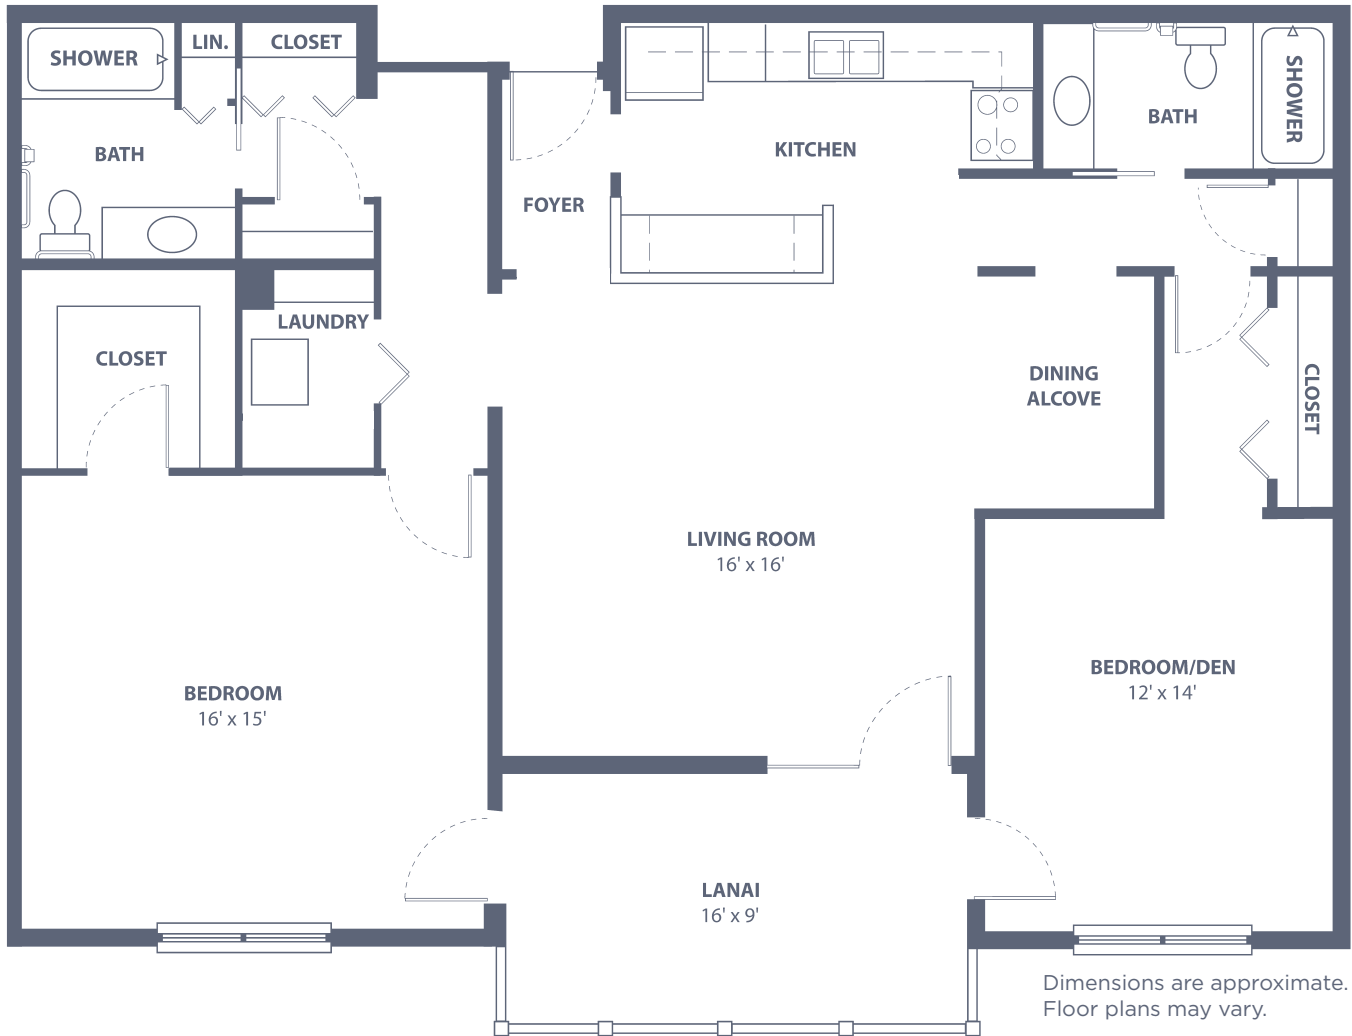

# Boca Grande Suite

Two Bedroom • Two Bath Suite • 1,540 sq. ft.

Dimensions are approximate.  
Floor plans may vary.

# Siesta Key II

Two Bedroom • Two Bath • 1,525 sq. ft.